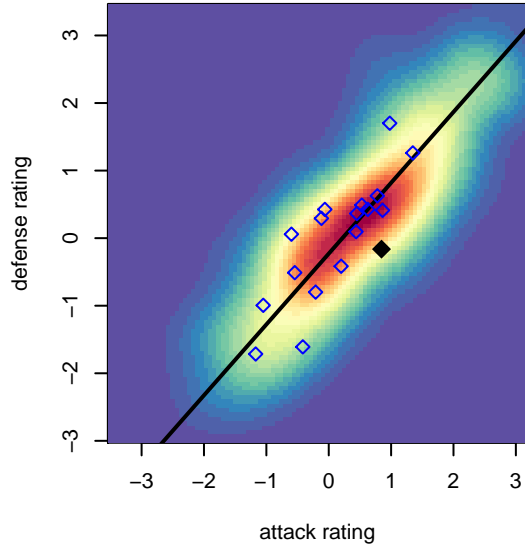

Venues played:
 2017 Rainier Challenge Samba U13
 2017 Sounders FC Cup GU13 Silver
 2017 Labor Day Cup GU13 Silver
 2017 PSPL Classic 1 – West U13
 2017 PacNW Winter Classic 2005 Premier 2

MRFC Blue G05
 Dots are actual minus expected GF (blue circles) and GA (red triangles).
 Blue line is smoothed change in attack strength. Red is smoothed change in defense strength.

**attack and defense variance (black dot)
relative to other teams
and top 10 in region**

**attack and defense rating
relative to others at age
and all opponents in last 13 months**

Performance relative to 13 month average