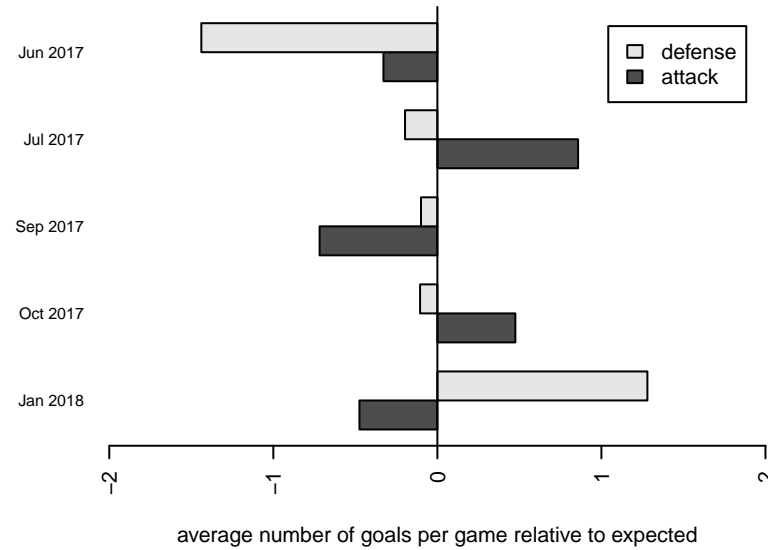

Performance relative to 13 month average