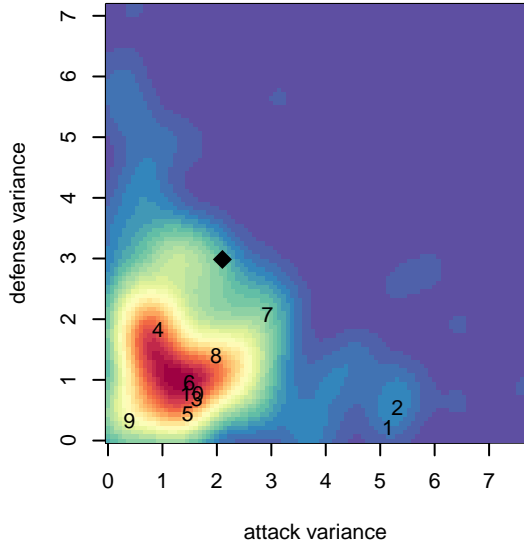

MRFC Blue G05

Mount Rainier FC
 Bonney Lake, WA
 G05 total strength=899
 attack=2.33 defense=0.85
 fall league = PSPL Classic 1 – West U13

alt names used:
 MRFC G05
 MRFC G05 McGonegle/Seppi
 MRFC G05 McGonegle/Seppi
 MRFC G05 Seppi–McGonegle
 MRFC G05

Venues played:
 2017 Rainier Challenge Samba U13
 2017 Sounders FC Cup GU13 Silver
 2017 Labor Day Cup GU13 Silver
 2017 PSPL Classic 1 – West U13
 2017 PacNW Winter Classic 2005 Premier 2

MRFC Blue G05
 Dots are actual minus expected GF (blue circles) and GA (red triangles).
 Blue line is smoothed change in attack strength. Red is smoothed change in defense strength.

**attack and defense variance (black dot)
relative to other teams
and top 10 in region**

**attack and defense rating
relative to others at age
and all opponents in last 13 months**

Performance relative to 13 month average