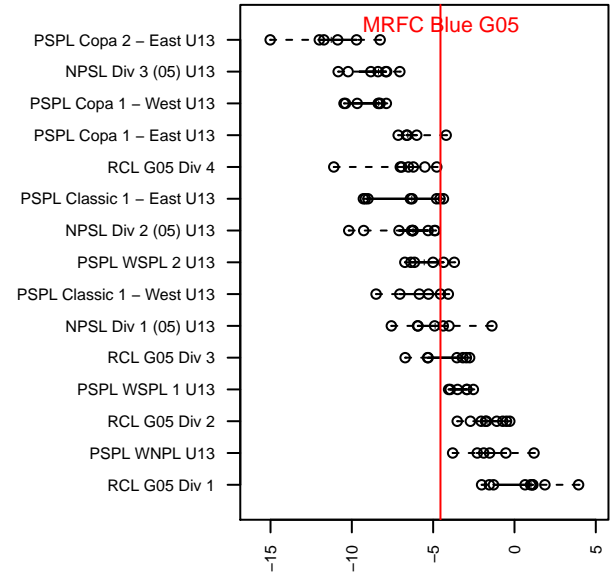

MRFC Blue G05

Mount Rainier FC
 Bonney Lake, WA
 G05 total strength=899
 attack=2.33 defense=0.85
 fall league = PSPL Classic 1 – West U13

alt names used:
 MRFC G05
 MRFC G05 McGonegle/Seppi
 MRFC G05 McGonegle/Seppi
 MRFC G05 Seppi–McGonegle
 MRFC G05

Venues played:
 2017 Rainier Challenge Samba U13
 2017 Sounders FC Cup GU13 Silver
 2017 Labor Day Cup GU13 Silver
 2017 PSPL Classic 1 – West U13
 2017 PacNW Winter Classic 2005 Premier 2

MRFC Blue G05
 Dots are actual minus expected GF (blue circles) and GA (red triangles).
 Blue line is smoothed change in attack strength. Red is smoothed change in defense strength.

**attack and defense variance (black dot)
relative to other teams
and top 10 in region**

**attack and defense rating
relative to others at age
and all opponents in last 13 months**

Performance relative to 13 month average