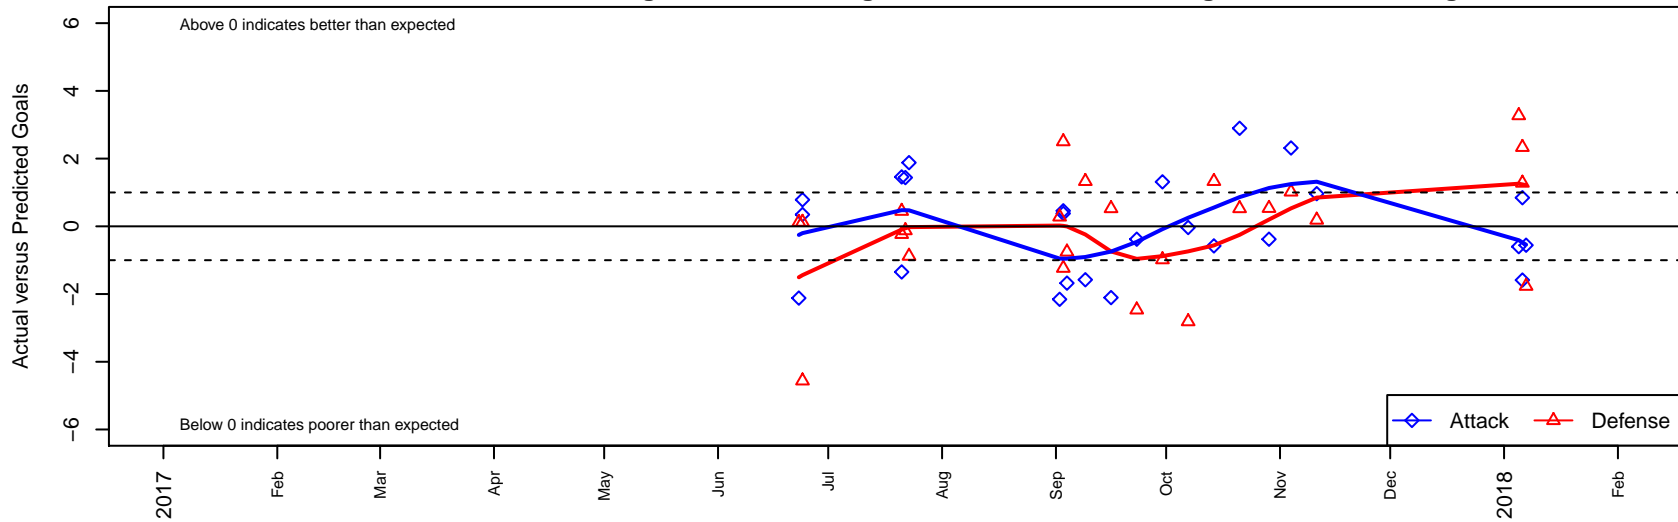

MRFC Blue G05

Mount Rainier FC
 Bonney Lake, WA
 G05 total strength=899
 attack=2.33 defense=0.85
 fall league = PSPL Classic 1 – West U13

alt names used:
 MRFC G05
 MRFC G05 McGonegle/Seppi
 MRFC G05 McGonegle/Seppi
 MRFC G05 Seppi–McGonegle
 MRFC G05

Venues played:
 2017 Rainier Challenge Samba U13
 2017 Sounders FC Cup GU13 Silver
 2017 Labor Day Cup GU13 Silver
 2017 PSPL Classic 1 – West U13
 2017 PacNW Winter Classic 2005 Premier 2

MRFC Blue G05
 Dots are actual minus expected GF (blue circles) and GA (red triangles).
 Blue line is smoothed change in attack strength. Red is smoothed change in defense strength.

**attack and defense variance (black dot)
relative to other teams
and top 10 in region**

**attack and defense rating
relative to others at age
and all opponents in last 13 months**

Performance relative to 13 month average