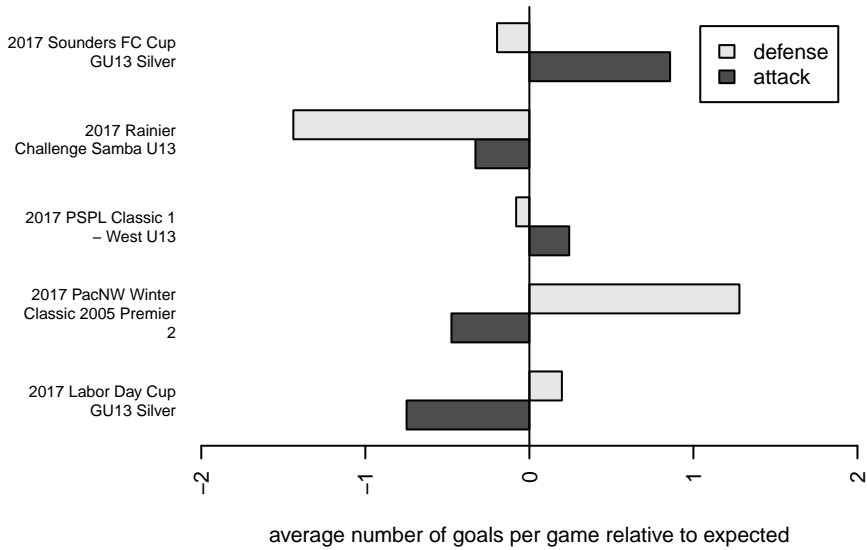

Venues played:
 2017 Rainier Challenge Samba U13
 2017 Sounders FC Cup GU13 Silver
 2017 Labor Day Cup GU13 Silver
 2017 PSPL Classic 1 – West U13
 2017 PacNW Winter Classic 2005 Premier 2

MRFC Blue G05
 Dots are actual minus expected GF (blue circles) and GA (red triangles).
 Blue line is smoothed change in attack strength. Red is smoothed change in defense strength.

**attack and defense variance (black dot)
relative to other teams
and top 10 in region**

**attack and defense rating
relative to others at age
and all opponents in last 13 months**

Performance relative to 13 month average